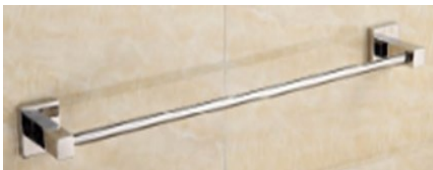

Single Bar
Model: 9801
Stainless steel, chrome