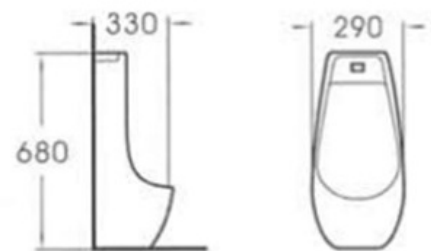

## Ceramic Products

**Pedestal Basin**

Item No. : 7201

Size: 580\*465\*825mm

**Pedestal Basin**

Item No. : 7203

Size: 560\*445\*840mm

**Pedestal Basin**

Item No. : 7204

Size: 490\*430\*855mm

**6005**

Wall hung urinal

Size: 290x330x680mm

Fixing to wall with back

With sensor

**Washdown Two-piece Toilet**  
Item No. : 2512P  
Size: 645\*370\*790mm

**Washdown Two-piece Toilet**  
Item No. : 2513P  
Size: 645\*370\*765mm

**Washdown Two-piece Toilet**  
Item No. : 2512P  
Size: 645\*370\*790mm

ST102

**Washdown Two-piece Toilet**  
Item No. : 2513P  
Size: 645\*370\*765mm