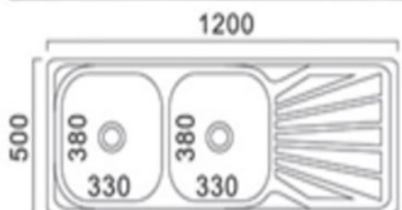

**Double Bar**  
Model: 9802  
Stainless steel, chrome

**SUS Kitchen Sink**  
Size: 1200 X 500 X 210mm  
Model: 612  
Colour: Pearl Sand

**Hand Dryer**  
Model: C7  
Plastic, white

**SUS Kitchen Sink**  
Size: 1200 X 500 X 210mm  
Model: D03  
Colour: Pearl Sand