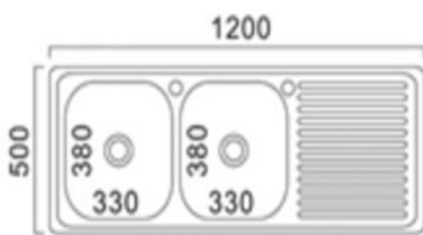

**Double Bar**  
Model: 9802  
Stainless steel, chrome

**SUS Kitchen Sink**  
Size: 1200 X 500 X 210mm  
Model: 612  
Colour: Pearl Sand

**Hand Dryer**  
Model: C7  
Plastic, white

**SUS Kitchen Sink**  
Size: 1200 X 500 X 210mm  
Model: D03  
Colour: Pearl Sand