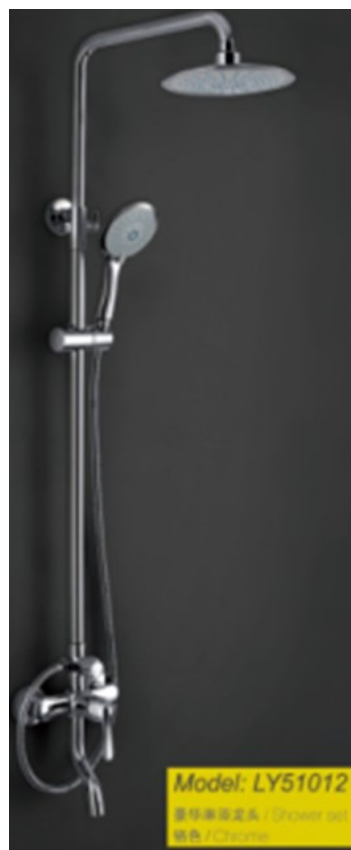

**Kitchen Faucet**

3035

Brass, chrome

**Basin Mixer**

2062

Zinc alloy, chrome

**Kitchen Faucet**

3009

Brass, chrome

**Kitchen Faucet**

3011

Brass, chrome

**Kitchen Faucet**  
8349

304SUS, chrome

**Shower Set**  
1037

Brass, chrome

**Shower Set**  
LY51012

Brass, chrome